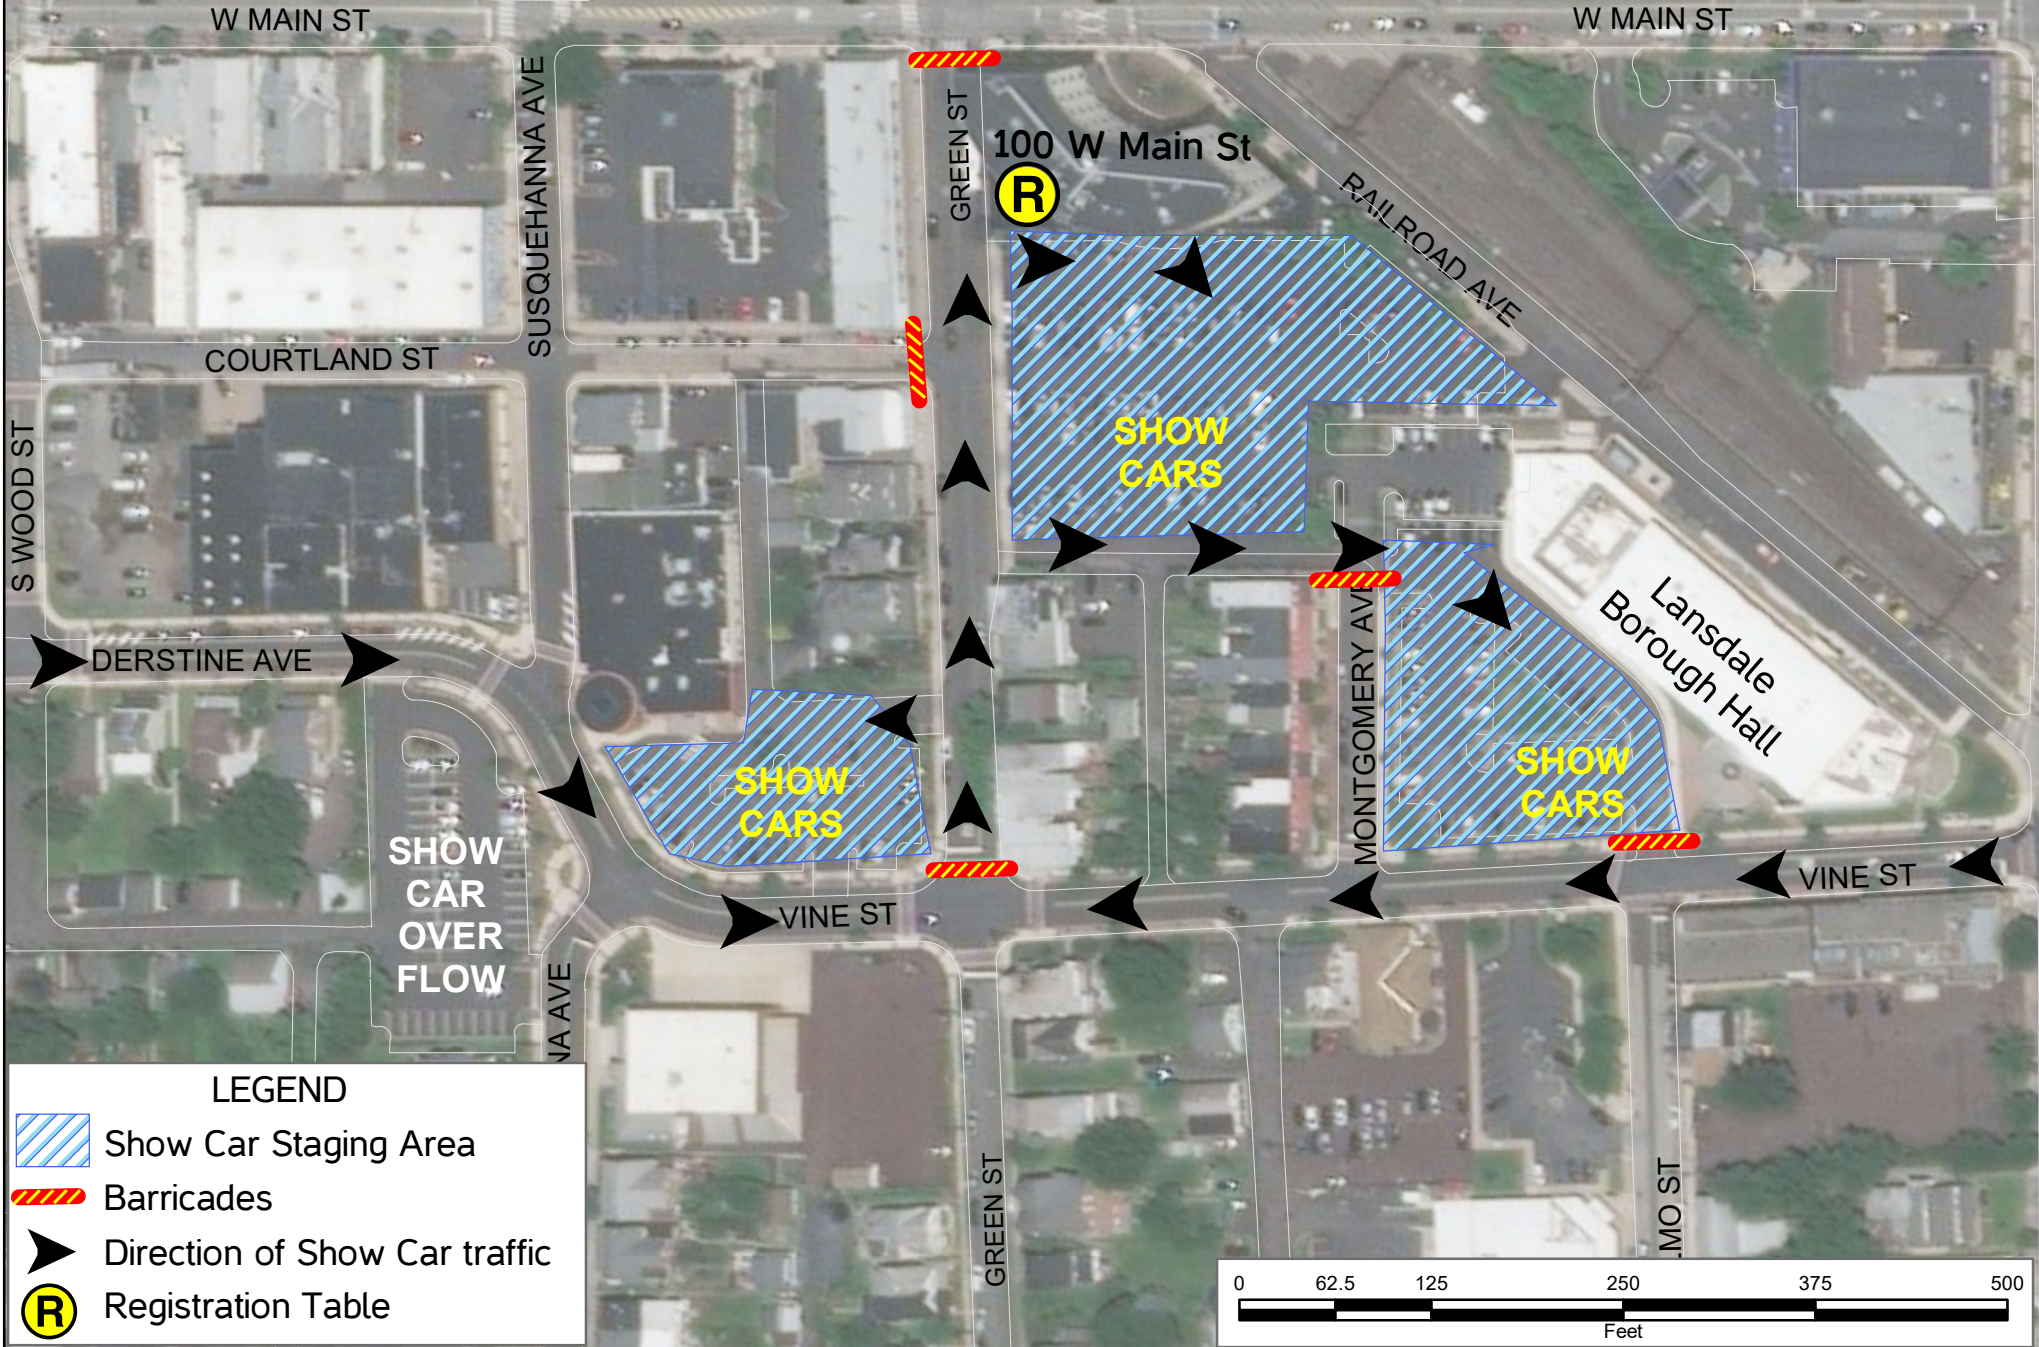

THE CAR SHOW MUST GO ON

Staging Area will open at 3pm
Registration will be from 5-6:30pm
Show starts at 7pm

LEGEND

-  Show Car Staging Area
-  Barricades
-  Direction of Show Car traffic
-  Registration Table